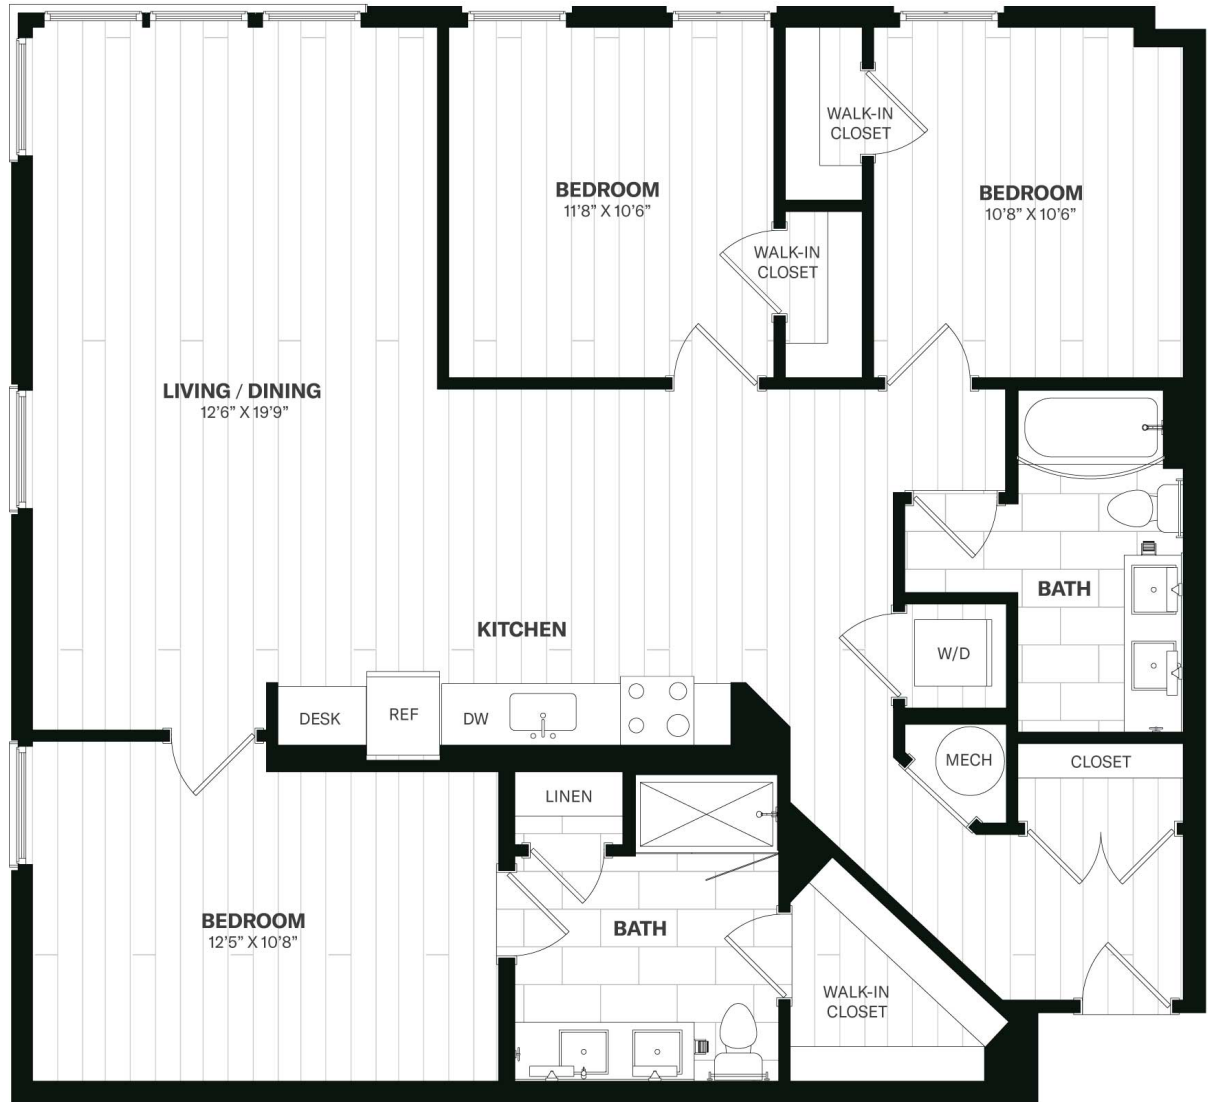

ASTER

College Park

3A-A

3 Bed / 2 Bath
1,431 SQ FT

Residence _____

Rent _____

Date Available _____

301 273 1812
4400 Calvert Road, College Park, MD 20740
AsterCollegePark.com

Floor plans are artist's renderings and are shown for illustration purposes only. All square feet are approximate only.