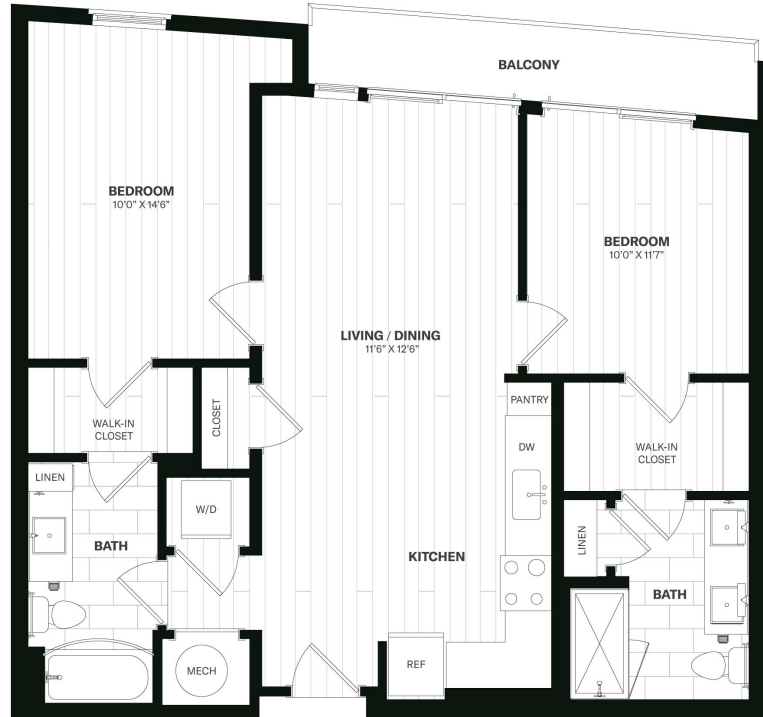

ASTER

College Park

2F

2 Bed / 2 Bath

991 SQ FT

Residence _____

Rent _____

Date Available _____