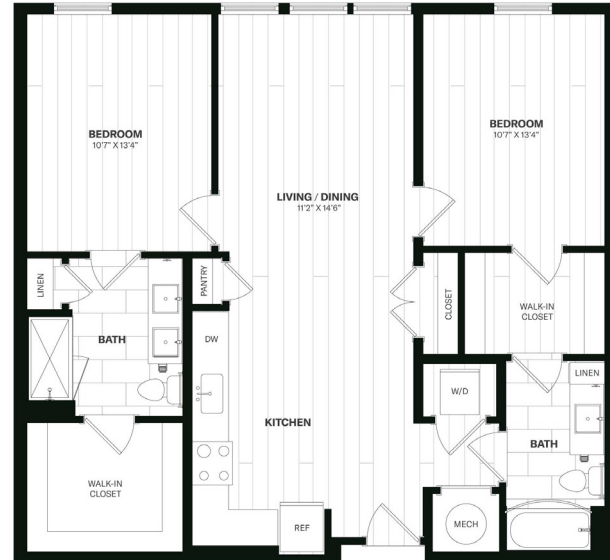

ASTER

College Park

2A

2 Bed / 2 Bath
1,085 SQ FT

Residence _____

Rent _____

Date Available _____

301 273 1812
4400 Calvert Road, College Park, MD 20740
AsterCollegePark.com

Floor plans are artist's renderings and are shown for illustration purposes only. All square feet are approximate only.